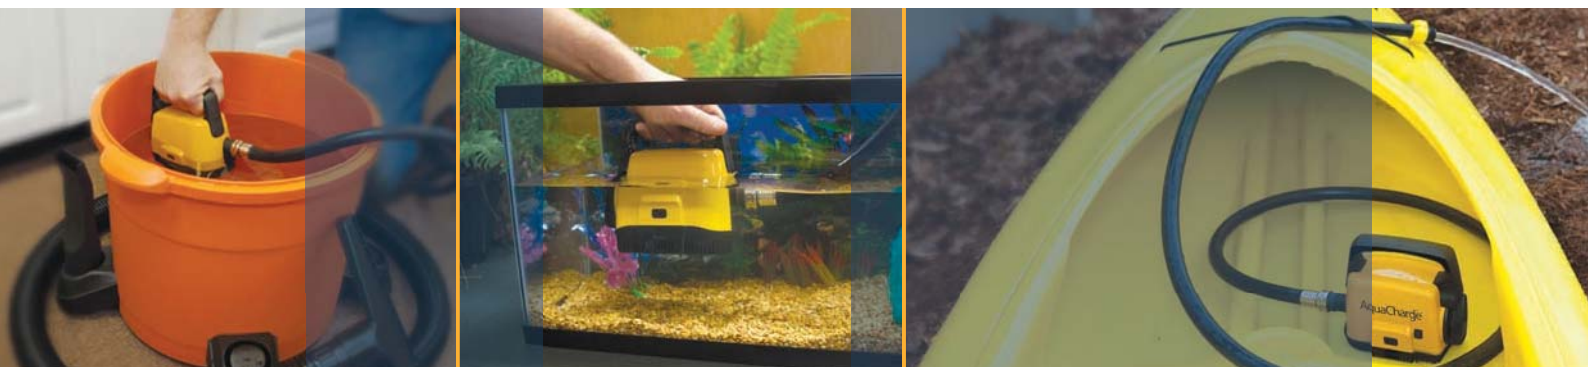

AquaCharge

RECHARGEABLE PORTABLE WATER PUMP

Overflowing toilets, flooded laundry rooms, and aquariums with dirty water are no match for Lowara's AquaCharge™, the new portable and rechargeable water pump.

AquaCharge is lightweight 1.63 kg (3.6 lbs), and is ideal for a wide range of home applications including routine hot tub and aquarium cleaning, draining clogged sinks, toilets, wet basements and laundry rooms. It is also equally effective in removing water from small marine craft such as kayaks, dinghies, canoes and sailboats. The portable AquaCharge runs on a safe, low voltage battery, which is fully submersible and can be used to pump out fresh or salt water. It includes a submersible pump, 2.45m hose along with a battery and charging station.

Many Convenient Features:

- Pumps fresh and salt water.
- Durable and fully submersible.
- Easy ON/OFF control knob.
- Includes rechargeable NiMH battery.
- Pumps up to 750 litres of water on a single charge.
- Removable filter for easy cleaning.
- Connects to the included 2.45m hose or any standard garden hose with the included hose adaptor.
- Includes UK and standard European power adapters.