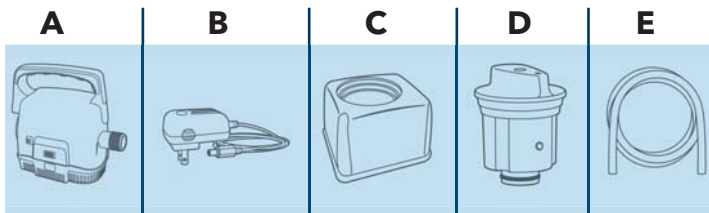

AquaCharge

RECHARGEABLE PORTABLE WATER PUMP

Specifications:

| | |
|---------------------------|-------------------------------------|
| Litres (water) per charge | Approximately 757 litres (200 gal.) |
| Charge Time | Approximately 12 hours |
| Voltage | 9.6 volt |
| Port Size Outlet | Standard garden hose |

Packaging Specifications:

| | |
|------------|------------------------------|
| Weight | 1.63 kg (3.6 lbs) |
| Dimensions | 23.8 cm x 11.75 cm x 32.1 cm |

Kit Includes:

- A** Pump
- B** Charger Power Adaptor
- C** Battery Charger Base
- D** Battery Cartridge
- E** 2.45m (8') Garden Hose